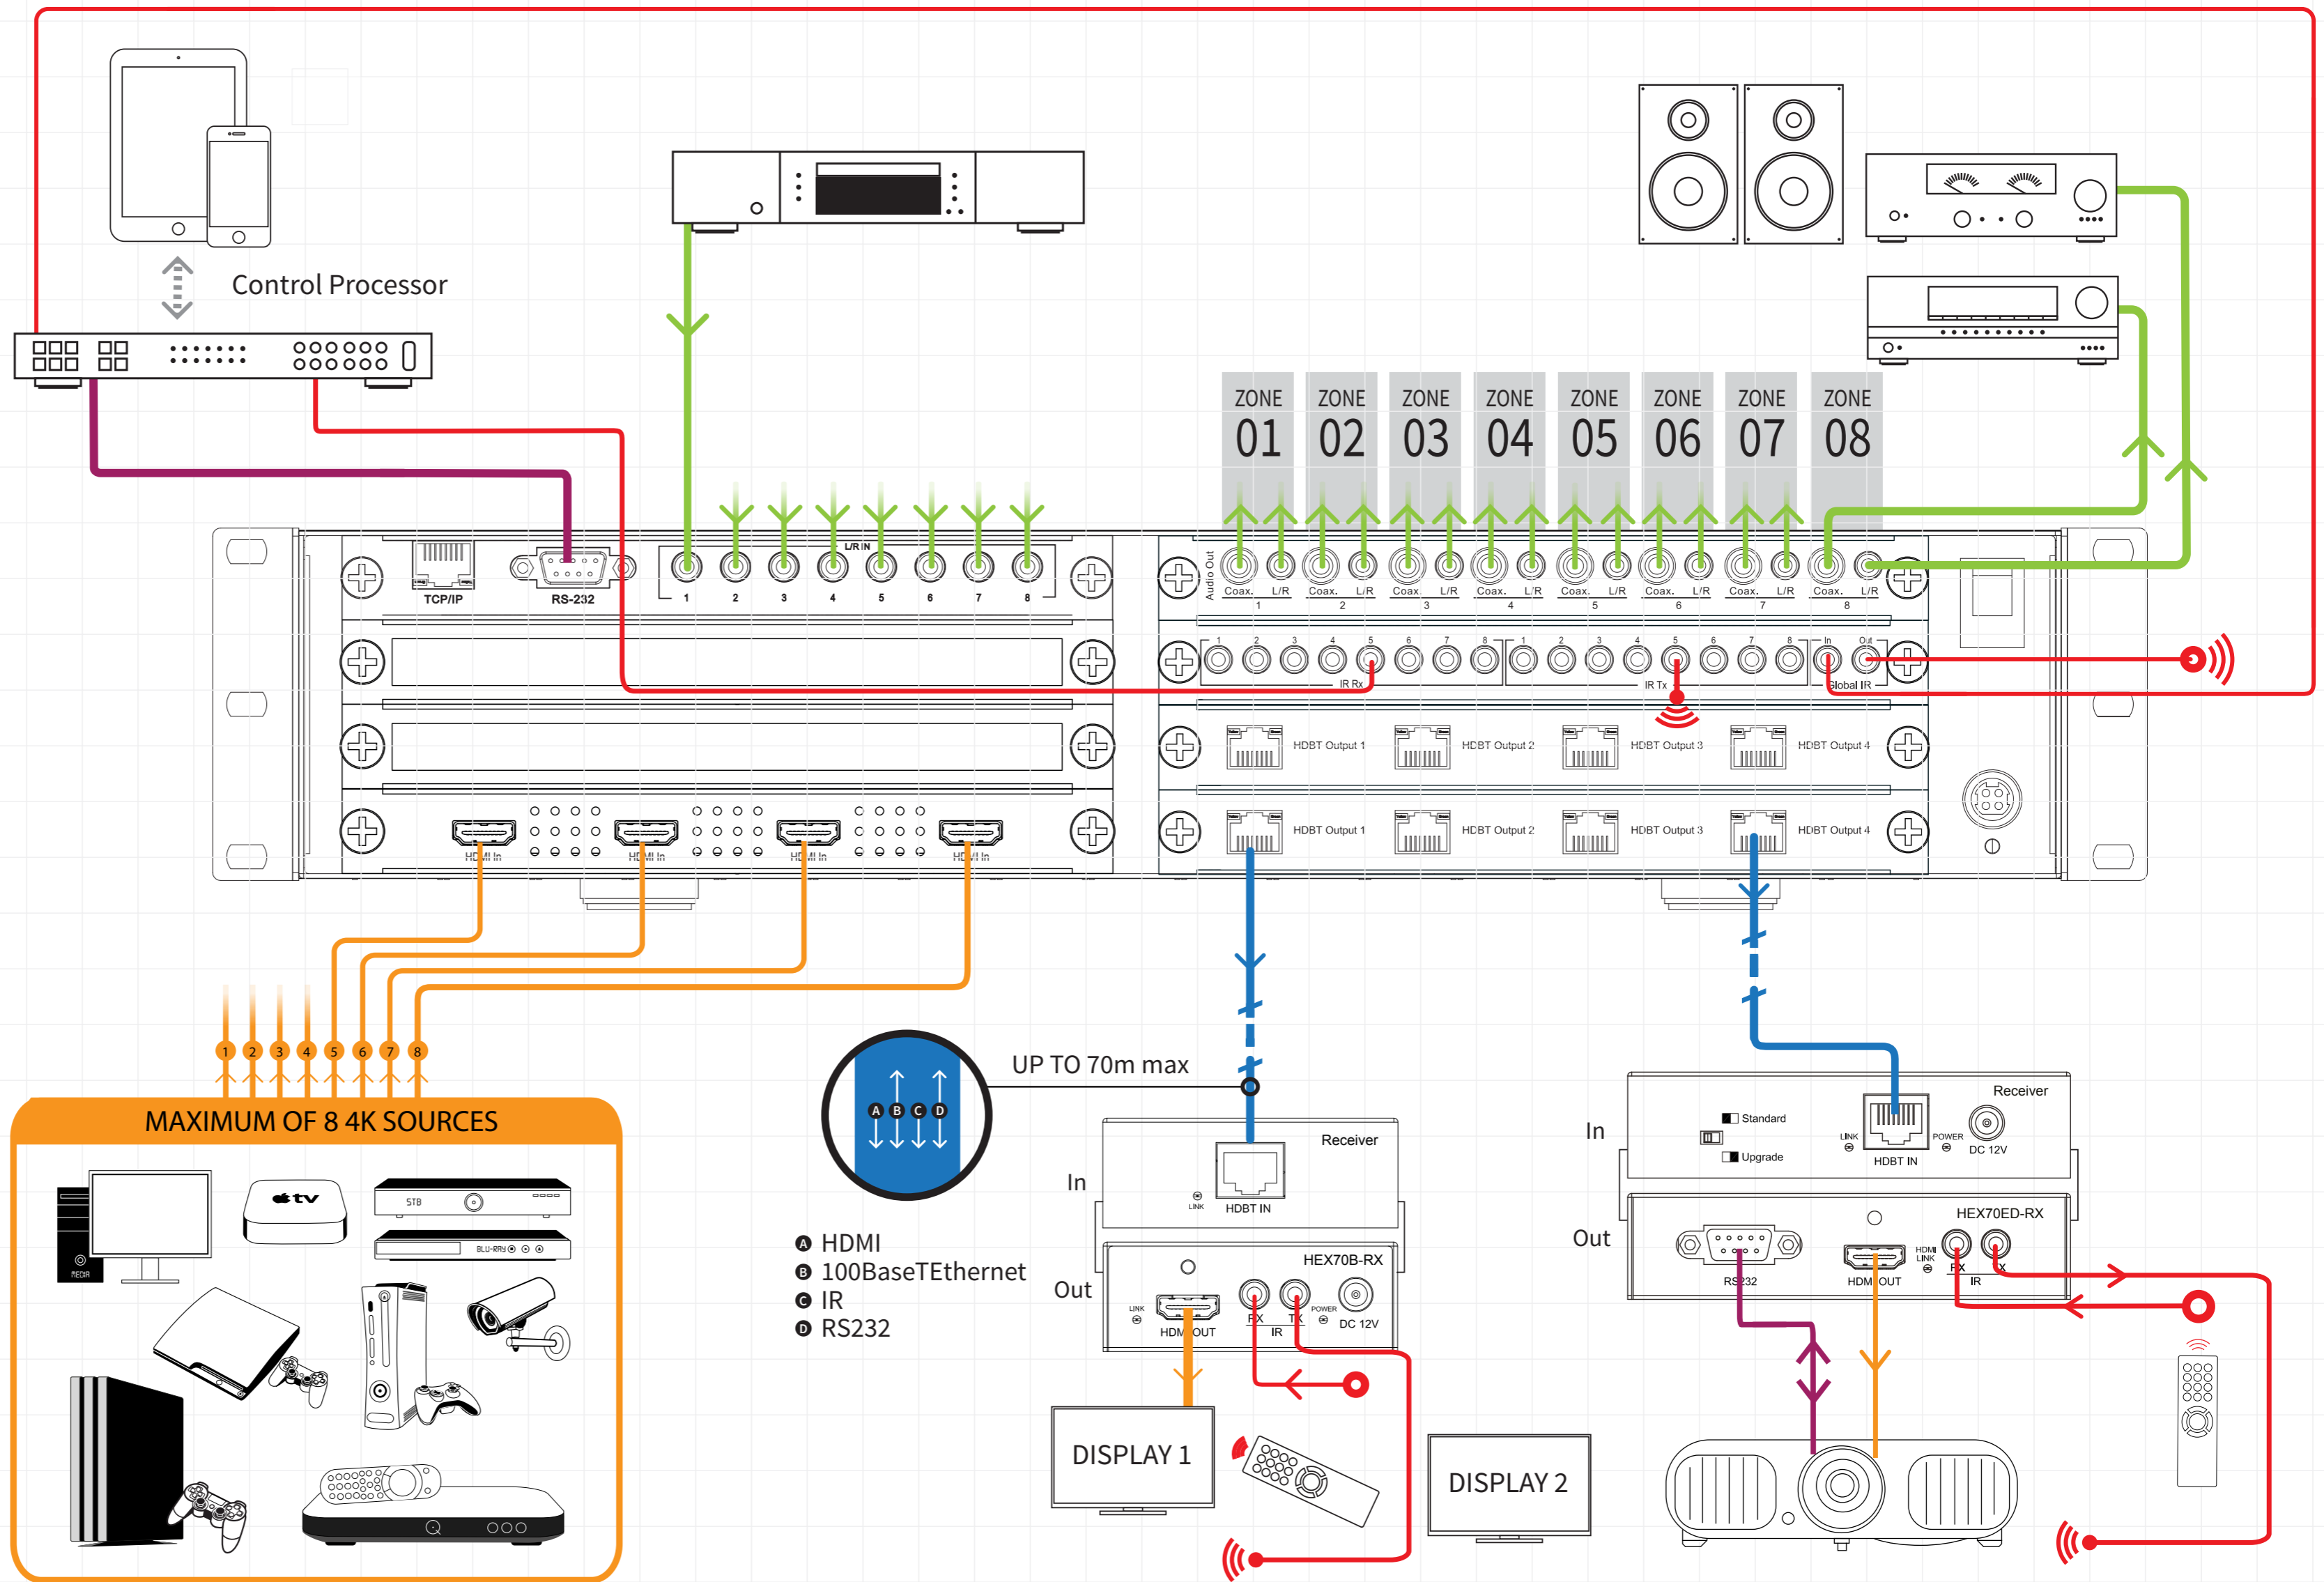

Example Schematic
PRO48HBT70

Legend:

- Network Connection
- RS232
- HDMI
- Audio
- IR Cable